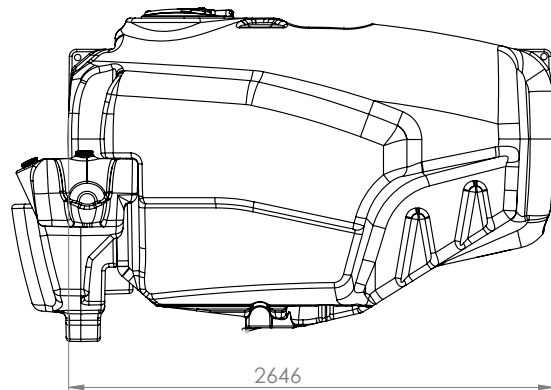

ROSE 3000 L

Color Options