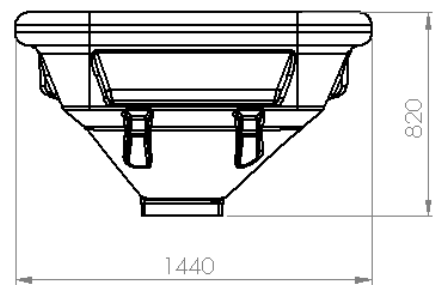

NEW
PRODUCT

FERTILIZER BOX 1200 LT

Color Options