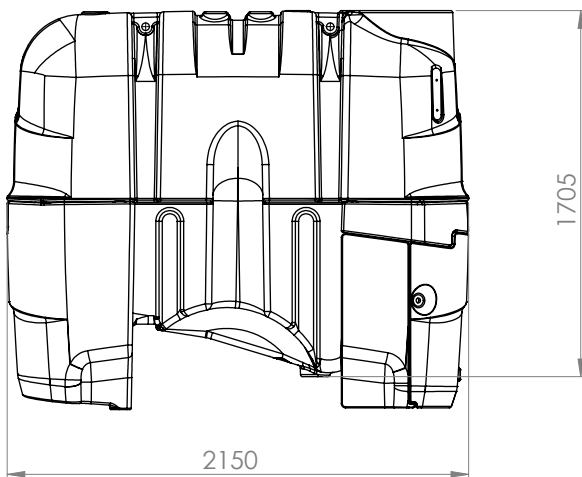

# Mounted Type Tanks

**NEW**  
PRODUCT

**20 LT  
MIXER**  