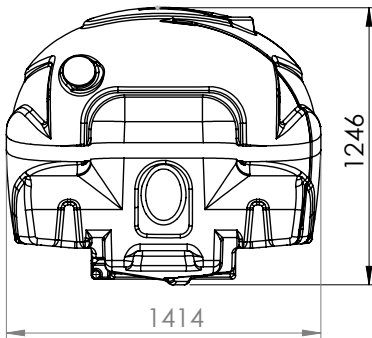

TULIP 2000 L

Color Options