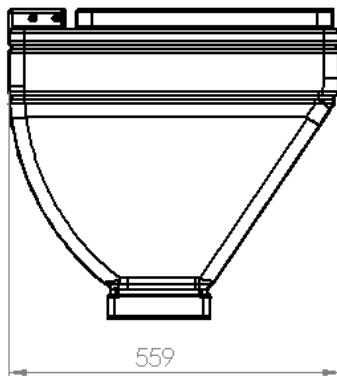

NEW
PRODUCT

SEED BOX 40 LT

Color Options