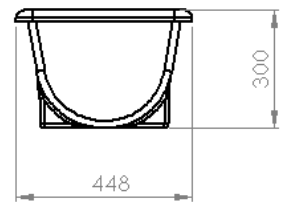

MANGER

Color Options