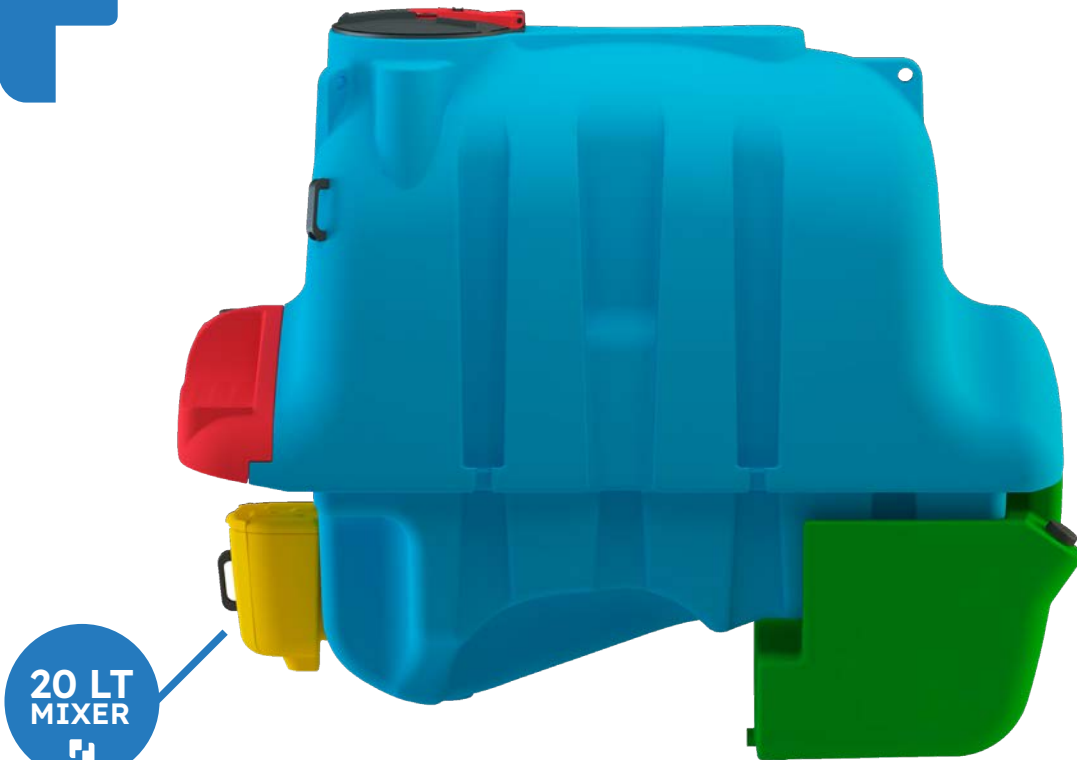

NEW
PRODUCT

MINT 1600 L

Color Options