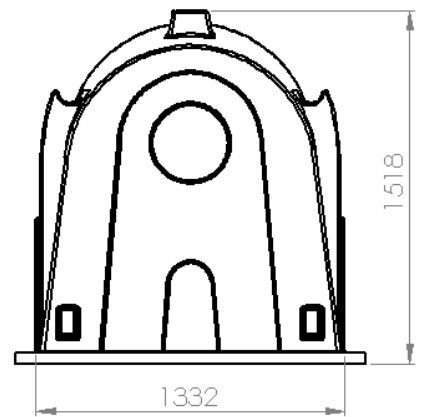

CALF HUT

Color Options