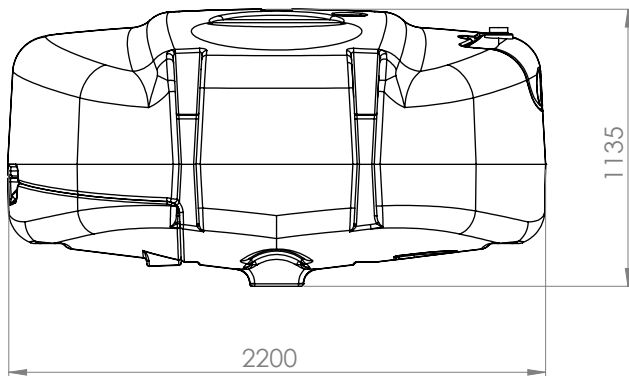

NEW
PRODUCT

LILAC 1500 L

Color Available