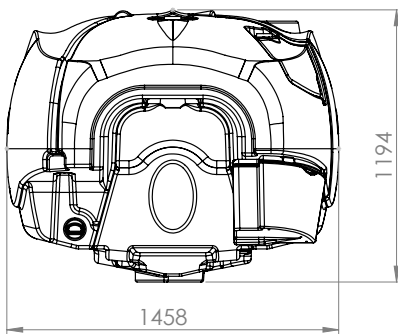

# Trailer Type Tanks

**NEW**  
PRODUCT

**25 LT  
MIXER**  