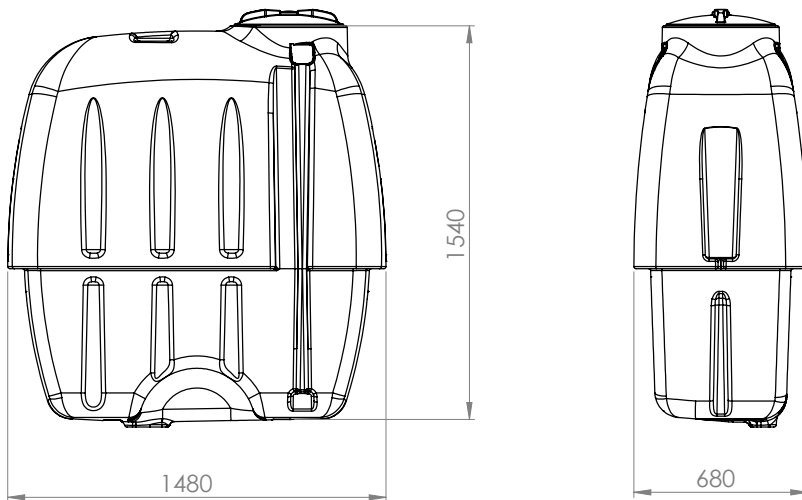

BASIL 1000 L

Color Options