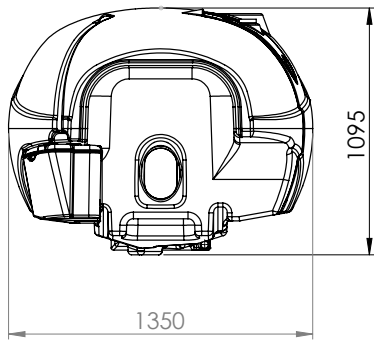

MAGNOLIA 1600 L

Color Options