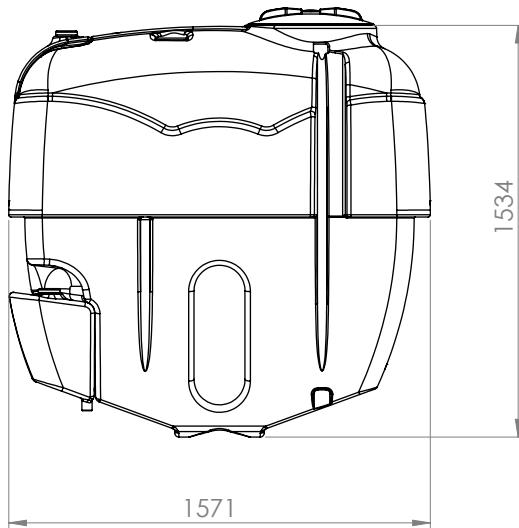

VIOLET 1000 L

Color Options