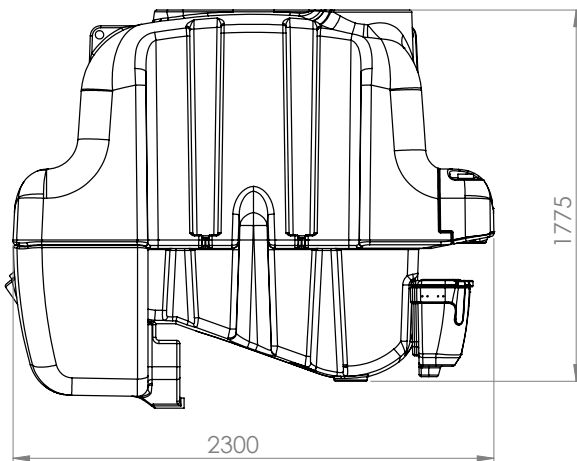

NEW
PRODUCT

MINT 1600 L

Color Options