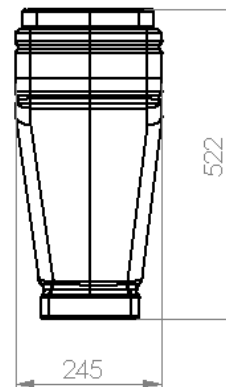

NEW
PRODUCT

SEED BOX 40 LT

Color Options