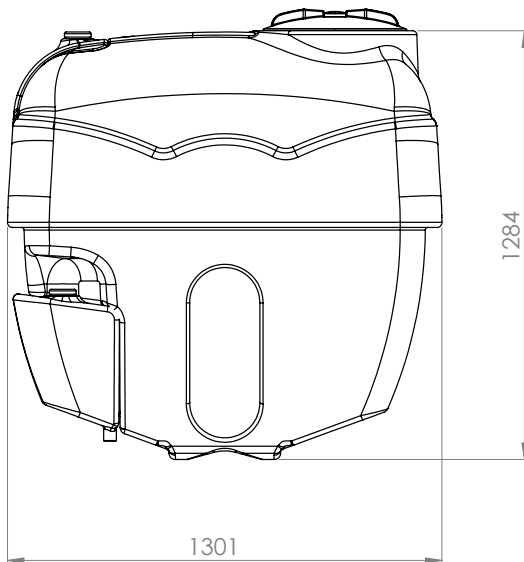

VIOLET 600 L

Color Options