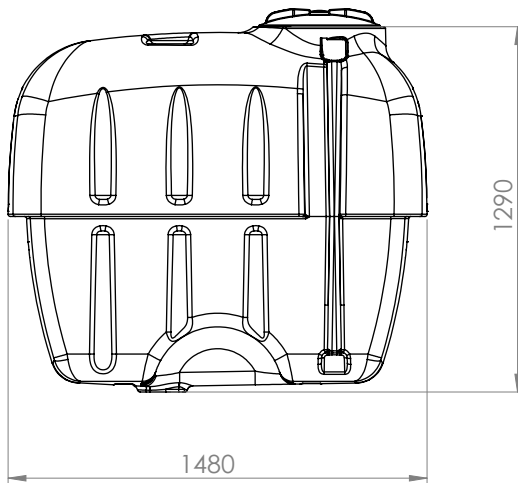

BASIL 800 L
Color Options